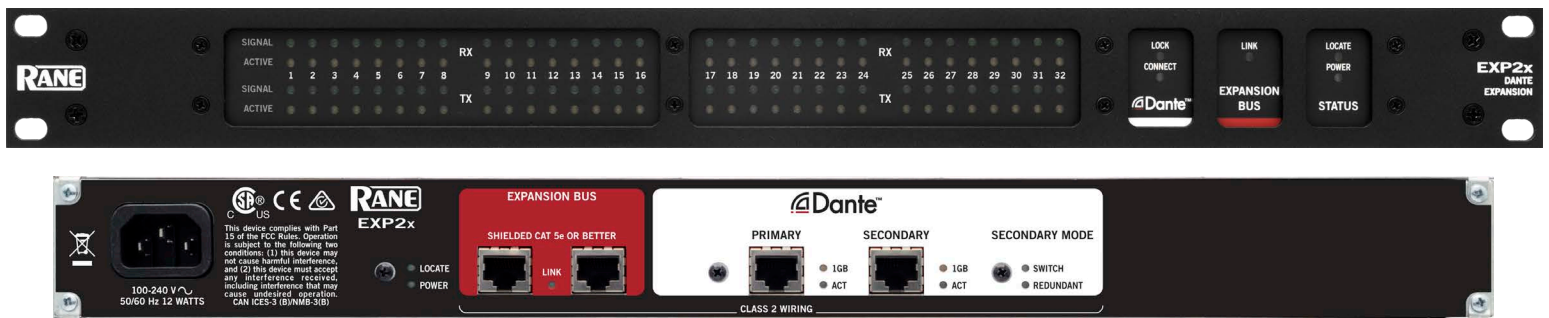

The Rane EXP2x Dante Expander for the HAL1x

Dante is a trademark of Audinate Pty. Ltd.

HAL Note 117 • rane.com/hal
Call Us: 425-355-6000 • Mukilteo Washington USA