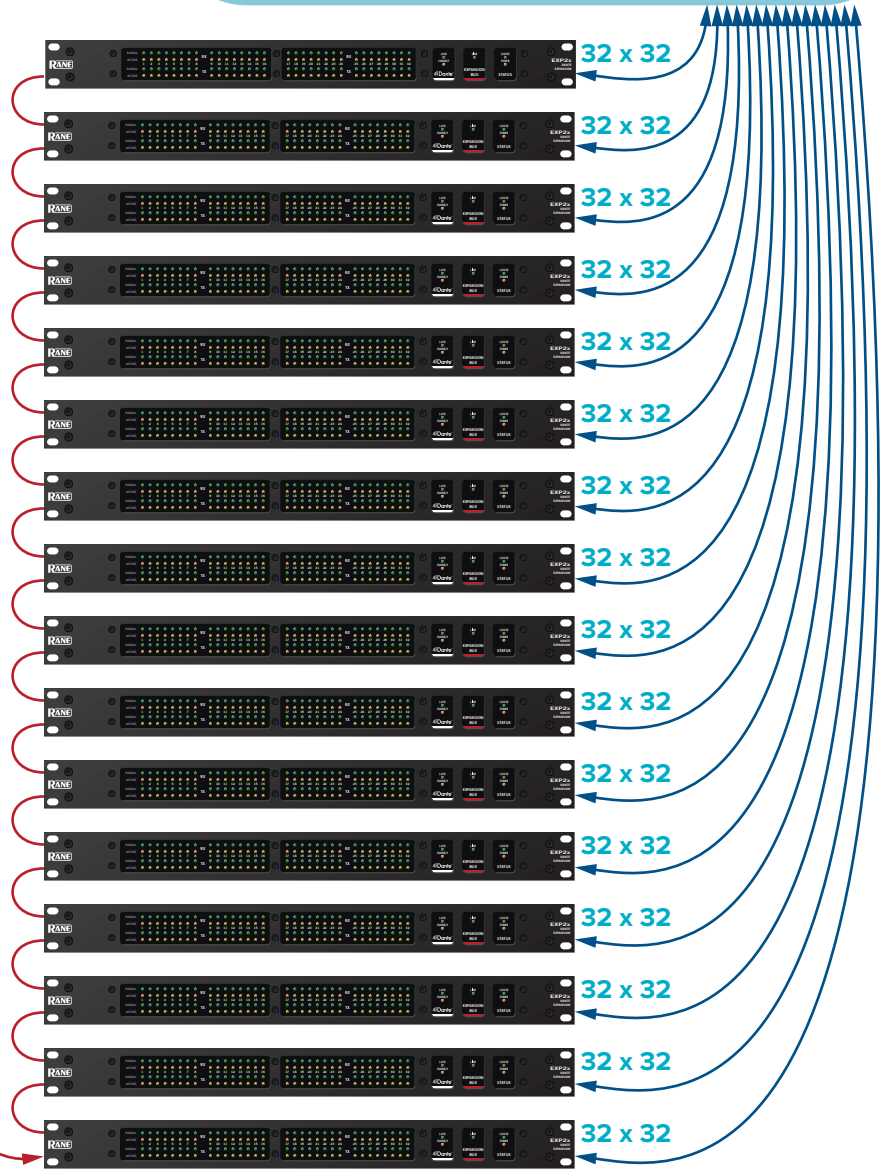

More Dante From This DSP

HAL1x Multiprocessor

RAD I/O does digital audio conversion at the wall, at half the cost and twice the distance of Dante wall plates.

Control the system with Rane DR wall knobs and touchscreens.

Control the system with web browser controls.

EXP2x Dante Expanders (chain up to 16) 512 x 512

HAL Note 117 • rane.com/hal
Call Us: 425-355-6000 • Mukilteo Washington USA

One DSP, 512 x 512 Dante™ channels

Each Rane EXP2x supports 32 x 32 Dante channels at 48 or 96 kHz sample rates. Daisy-chain up to 16 EXP2x Expanders to a HAL1x for 512 x 512 Dante channels.

This makes it easy to share many Dante channels between otherwise independent HAL1x systems. For example, put one HAL1x in each building connected via Dante.