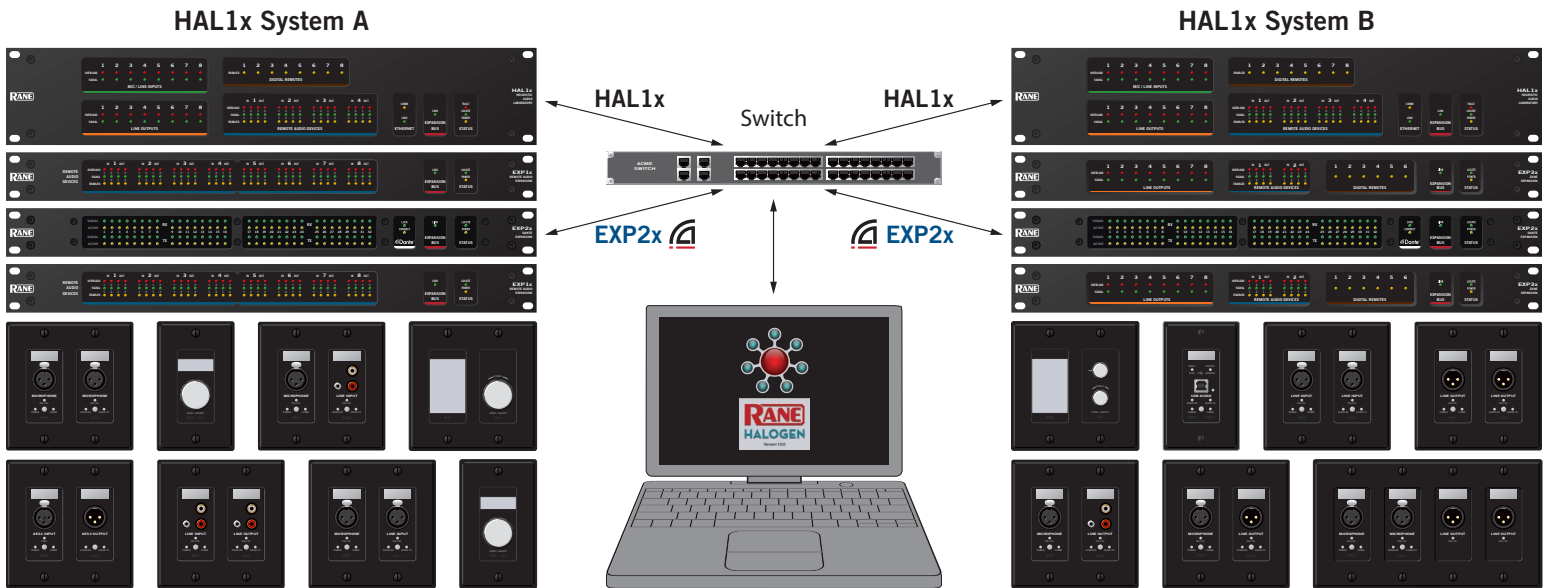

More Dante From This DSP

HAL1x Multiprocessor

RAD I/O does digital audio conversion at the wall, at half the cost and twice the distance of Dante wall plates.

Control the system with Rane DR wall knobs and touchscreens.

Control the system with web browser controls.

EXP2x Dante Expanders (chain up to 16) 512 x 512

HAL Note 117 • rane.com/hal
Call Us: 425-355-6000 • Mukilteo Washington USA

One DSP, 512 x 512 Dante™ channels

Each Rane EXP2x supports 32 x 32 Dante channels at 48 or 96 kHz sample rates. Daisy-chain up to 16 EXP2x Expanders to a HAL1x for 512 x 512 Dante channels.

This makes it easy to share many Dante channels between otherwise independent HAL1x systems. For example, put one HAL1x in each building connected via Dante.